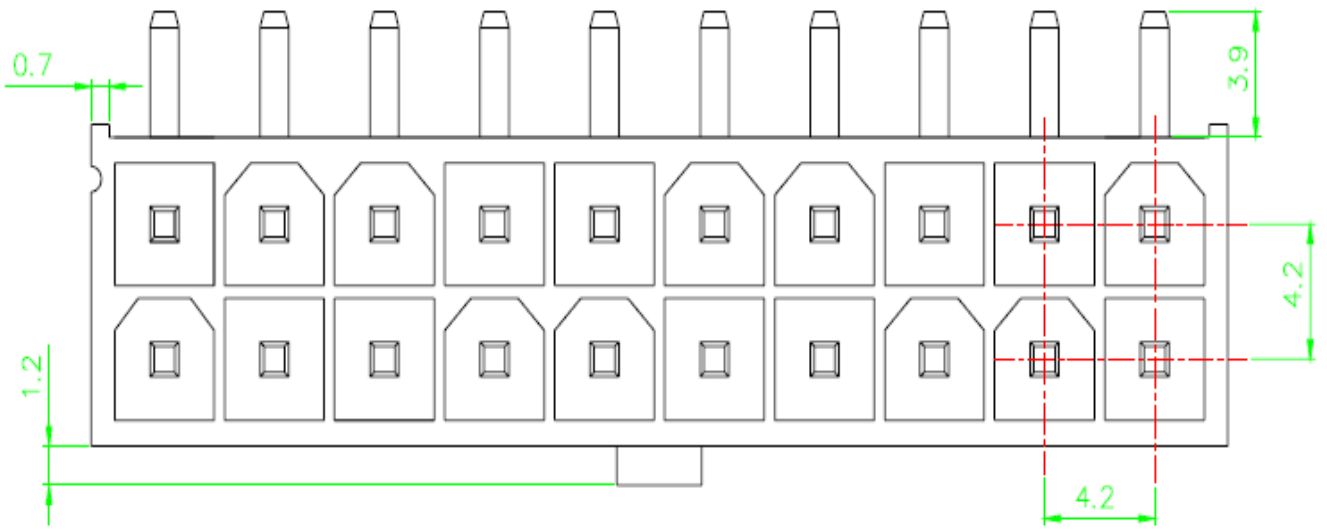

ITEM: MF-R

位数	型号	尺寸	
		A	B
2	5569-2AW	4.2	5.6
4	5569-4AW	4.2	9.8
6	5569-6AW	8.4	14.0
8	5569-8AW	12.6	18.2
10	5569-10AW	16.8	22.4
12	5569-12AW	21.0	26.6
14	5569-14AW	25.2	30.8
16	5569-16AW	29.4	35.0
18	5569-18AW	33.6	39.2
20	5569-20AW	37.8	43.4
22	5569-22AW	42.0	47.6
24	5569-24AW	46.2	51.8