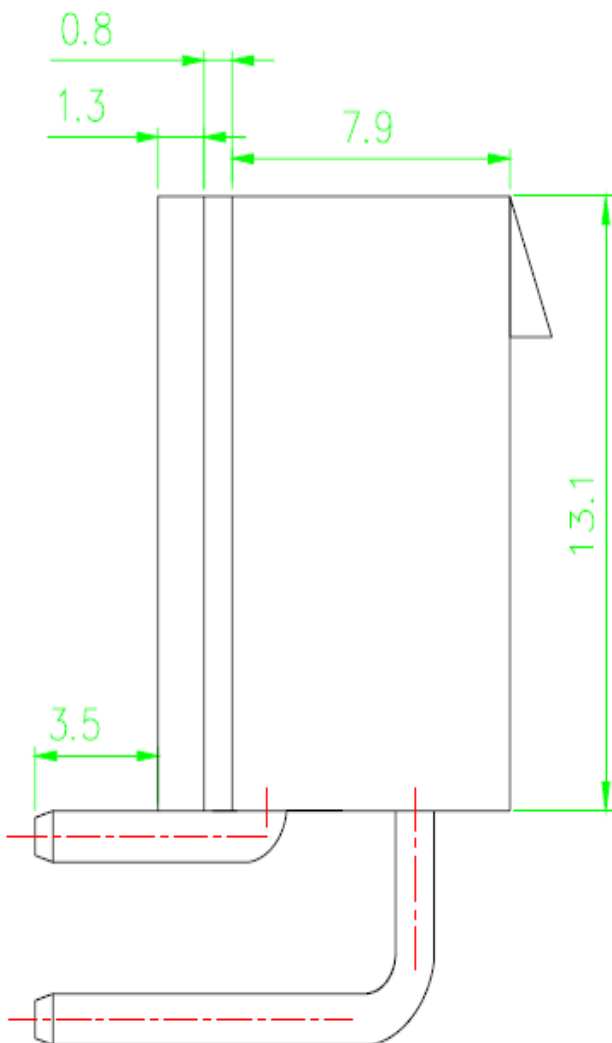

ITEM: MF-R

位数	型号	尺寸	
		A	B
2	5569-2AW	4.2	5.6
4	5569-4AW	4.2	9.8
6	5569-6AW	8.4	14.0
8	5569-8AW	12.6	18.2
10	5569-10AW	16.8	22.4
12	5569-12AW	21.0	26.6
14	5569-14AW	25.2	30.8
16	5569-16AW	29.4	35.0
18	5569-18AW	33.6	39.2
20	5569-20AW	37.8	43.4
22	5569-22AW	42.0	47.6
24	5569-24AW	46.2	51.8