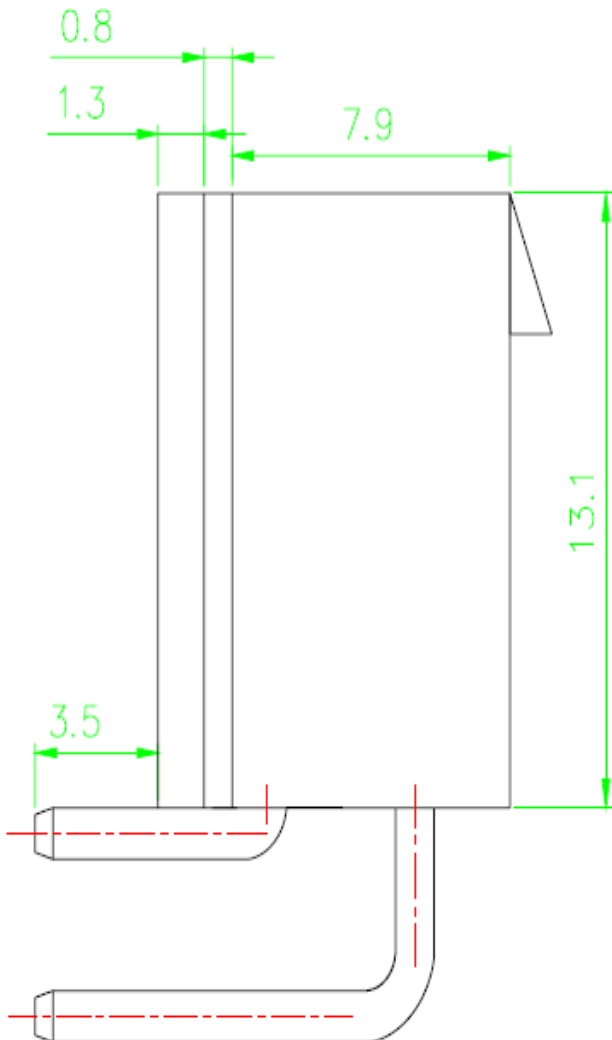

ITEM: MF-R

位数	型号	尺寸	
		A	B
2	5569-2AW	4.2	5.6
4	5569-4AW	4.2	9.8
6	5569-6AW	8.4	14.0
8	5569-8AW	12.6	18.2
10	5569-10AW	16.8	22.4
12	5569-12AW	21.0	26.6
14	5569-14AW	25.2	30.8
16	5569-16AW	29.4	35.0
18	5569-18AW	33.6	39.2
20	5569-20AW	37.8	43.4
22	5569-22AW	42.0	47.6
24	5569-24AW	46.2	51.8