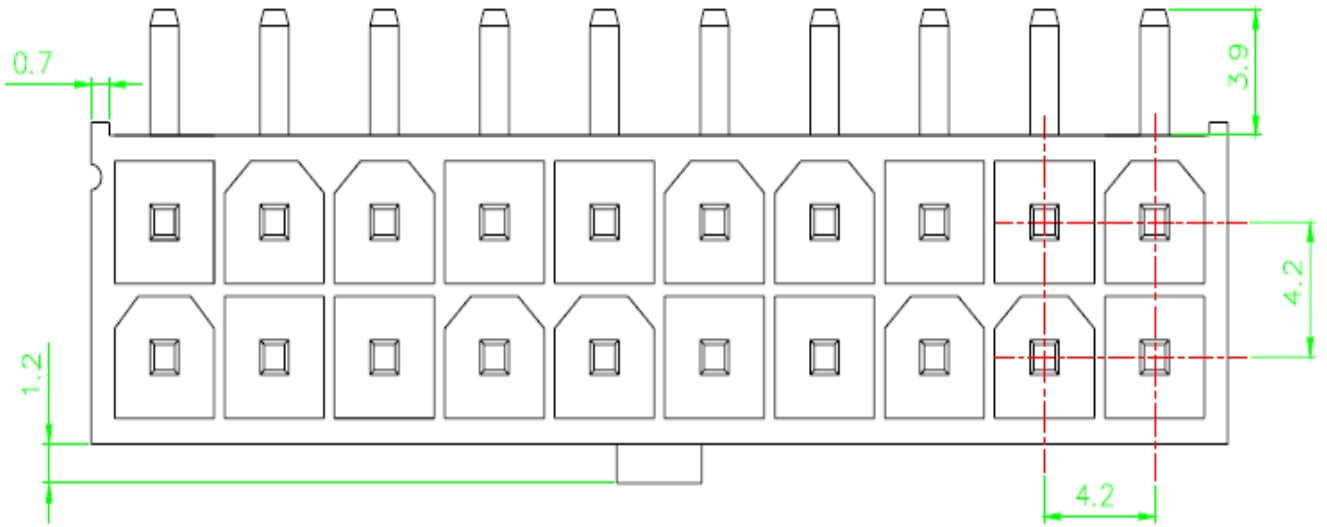

ITEM: MF-R

位数	型号	尺寸	
		A	B
2	5569-2AW	4.2	5.6
4	5569-4AW	4.2	9.8
6	5569-6AW	8.4	14.0
8	5569-8AW	12.6	18.2
10	5569-10AW	16.8	22.4
12	5569-12AW	21.0	26.6
14	5569-14AW	25.2	30.8
16	5569-16AW	29.4	35.0
18	5569-18AW	33.6	39.2
20	5569-20AW	37.8	43.4
22	5569-22AW	42.0	47.6
24	5569-24AW	46.2	51.8