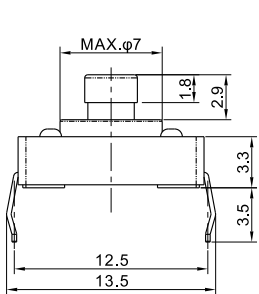

ТАКТОВЫЕ КНОПКИ

KFC TACT SWITCH SERIES

PC.B LAYOUT (TOP VIEW)

KAN1211-0751B

PC.B LAYOUT (TOP VIEW)

KAN0641-0431B SMD

PC.B LAYOUT (TOP VIEW)

KAN1210-0731B

PC.B LAYOUT (TOP VIEW)

KAN0541-0163B

PC.B LAYOUT (TOP VIEW)

KAN0442-0252C