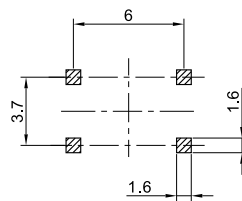

ТАКТОВЫЕ КНОПКИ

KFC TACT SWITCH SERIES

PC.B LAYOUT (TOP VIEW)

KAN1211-0751B

PC.B LAYOUT (TOP VIEW)

KAN0641-0431B SMD

PC.B LAYOUT (TOP VIEW)

KAN1210-0731B

PC.B LAYOUT (TOP VIEW)

KAN0541-0163B

PC.B LAYOUT (TOP VIEW)

KAN0442-0252C