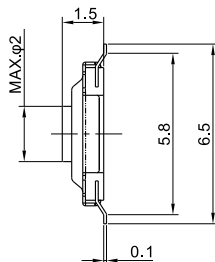

ТАКТОВЫЕ КНОПКИ

KFC TACT SWITCH SERIES

PC.B LAYOUT (TOP VIEW)

KAN1211-0751B

PC.B LAYOUT (TOP VIEW)

KAN0641-0431B SMD

PC.B LAYOUT (TOP VIEW)

KAN1210-0731B

PC.B LAYOUT (TOP VIEW)

KAN0541-0163B

PC.B LAYOUT (TOP VIEW)

KAN0442-0252C