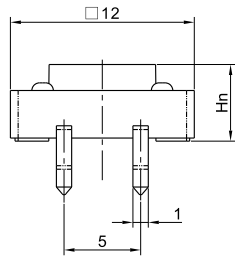

ТАКТОВЫЕ КНОПКИ

KFC TACT SWITCH SERIES

PC.B LAYOUT (TOP VIEW)

KAN1211-0751B

PC.B LAYOUT (TOP VIEW)

KAN0641-0431B SMD

PC.B LAYOUT (TOP VIEW)

KAN1210-0731B

PC.B LAYOUT (TOP VIEW)

KAN0541-0163B

PC.B LAYOUT (TOP VIEW)

KAN0442-0252C