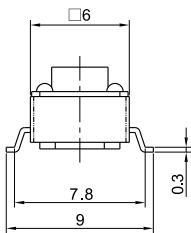

ТАКТОВЫЕ КНОПКИ

KFC TACT SWITCH SERIES

PC.B LAYOUT (TOP VIEW)

KAN1211-0751B

PC.B LAYOUT (TOP VIEW)

KAN0641-0431B SMD

PC.B LAYOUT (TOP VIEW)

KAN1210-0731B

PC.B LAYOUT (TOP VIEW)

KAN0541-0163B

PC.B LAYOUT (TOP VIEW)

KAN0442-0252C