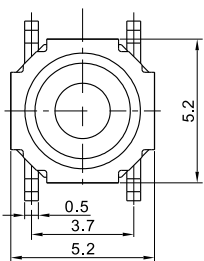

ТАКТОВЫЕ КНОПКИ

KFC TACT SWITCH SERIES

PC.B LAYOUT (TOP VIEW)

KAN1211-0751B

PC.B LAYOUT (TOP VIEW)

KAN0641-0431B SMD

PC.B LAYOUT (TOP VIEW)

KAN1210-0731B

PC.B LAYOUT (TOP VIEW)

KAN0541-0163B

PC.B LAYOUT (TOP VIEW)

KAN0442-0252C