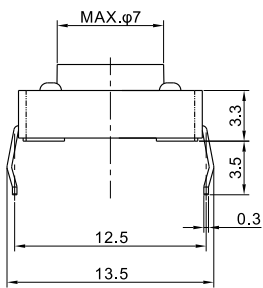

ТАКТОВЫЕ КНОПКИ

KFC TACT SWITCH SERIES

PC.B LAYOUT (TOP VIEW)

KAN1211-0751B

PC.B LAYOUT (TOP VIEW)

KAN0641-0431B SMD

PC.B LAYOUT (TOP VIEW)

KAN1210-0731B

PC.B LAYOUT (TOP VIEW)

KAN0541-0163B

PC.B LAYOUT (TOP VIEW)

KAN0442-0252C