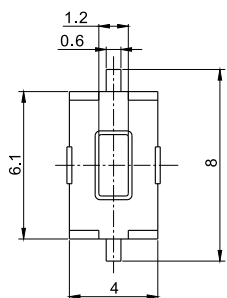

ТАКТОВЫЕ КНОПКИ

KFC TACT SWITCH SERIES

PC.B LAYOUT (TOP VIEW)

KAN1211-0751B

PC.B LAYOUT (TOP VIEW)

KAN0641-0431B SMD

PC.B LAYOUT (TOP VIEW)

KAN1210-0731B

PC.B LAYOUT (TOP VIEW)

KAN0541-0163B

PC.B LAYOUT (TOP VIEW)

KAN0442-0252C