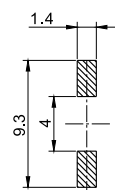

ТАКТОВЫЕ КНОПКИ

KFC TACT SWITCH SERIES

PC.B LAYOUT (TOP VIEW)

KAN1211-0751B

PC.B LAYOUT (TOP VIEW)

KAN0641-0431B SMD

PC.B LAYOUT (TOP VIEW)

KAN1210-0731B

PC.B LAYOUT (TOP VIEW)

KAN0541-0163B

PC.B LAYOUT (TOP VIEW)

KAN0442-0252C