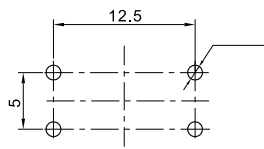

ТАКТОВЫЕ КНОПКИ

KFC TACT SWITCH SERIES

PC.B LAYOUT (TOP VIEW)

KAN1211-0751B

PC.B LAYOUT (TOP VIEW)

KAN0641-0431B SMD

PC.B LAYOUT (TOP VIEW)

KAN1210-0731B

PC.B LAYOUT (TOP VIEW)

KAN0541-0163B

PC.B LAYOUT (TOP VIEW)

KAN0442-0252C