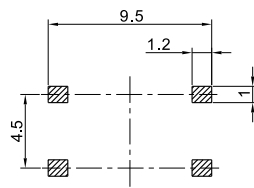

ТАКТОВЫЕ КНОПКИ

KFC TACT SWITCH SERIES

PC.B LAYOUT (TOP VIEW)

KAN1211-0751B

PC.B LAYOUT (TOP VIEW)

KAN0641-0431B SMD

PC.B LAYOUT (TOP VIEW)

KAN1210-0731B

PC.B LAYOUT (TOP VIEW)

KAN0541-0163B

PC.B LAYOUT (TOP VIEW)

KAN0442-0252C