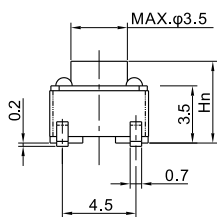

ТАКТОВЫЕ КНОПКИ

KFC TACT SWITCH SERIES

PC.B LAYOUT (TOP VIEW)

KAN1211-0751B

PC.B LAYOUT (TOP VIEW)

KAN0641-0431B SMD

PC.B LAYOUT (TOP VIEW)

KAN1210-0731B

PC.B LAYOUT (TOP VIEW)

KAN0541-0163B

PC.B LAYOUT (TOP VIEW)

KAN0442-0252C