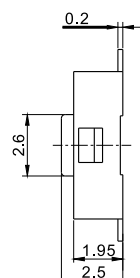

ТАКТОВЫЕ КНОПКИ

KFC TACT SWITCH SERIES

PC.B LAYOUT (TOP VIEW)

KAN1211-0751B

PC.B LAYOUT (TOP VIEW)

KAN0641-0431B SMD

PC.B LAYOUT (TOP VIEW)

KAN1210-0731B

PC.B LAYOUT (TOP VIEW)

KAN0541-0163B

PC.B LAYOUT (TOP VIEW)

KAN0442-0252C