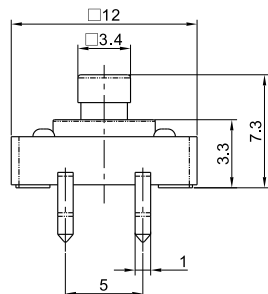

ТАКТОВЫЕ КНОПКИ

KFC TACT SWITCH SERIES

PC.B LAYOUT (TOP VIEW)

KAN1211-0751B

PC.B LAYOUT (TOP VIEW)

KAN0641-0431B SMD

PC.B LAYOUT (TOP VIEW)

KAN1210-0731B

PC.B LAYOUT (TOP VIEW)

KAN0541-0163B

PC.B LAYOUT (TOP VIEW)

KAN0442-0252C