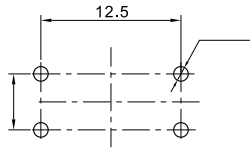

ТАКТОВЫЕ КНОПКИ

KFC TACT SWITCH SERIES

PC.B LAYOUT (TOP VIEW)

KAN1211-0751B

PC.B LAYOUT (TOP VIEW)

KAN0641-0431B SMD

PC.B LAYOUT (TOP VIEW)

KAN1210-0731B

PC.B LAYOUT (TOP VIEW)

KAN0541-0163B

PC.B LAYOUT (TOP VIEW)

KAN0442-0252C